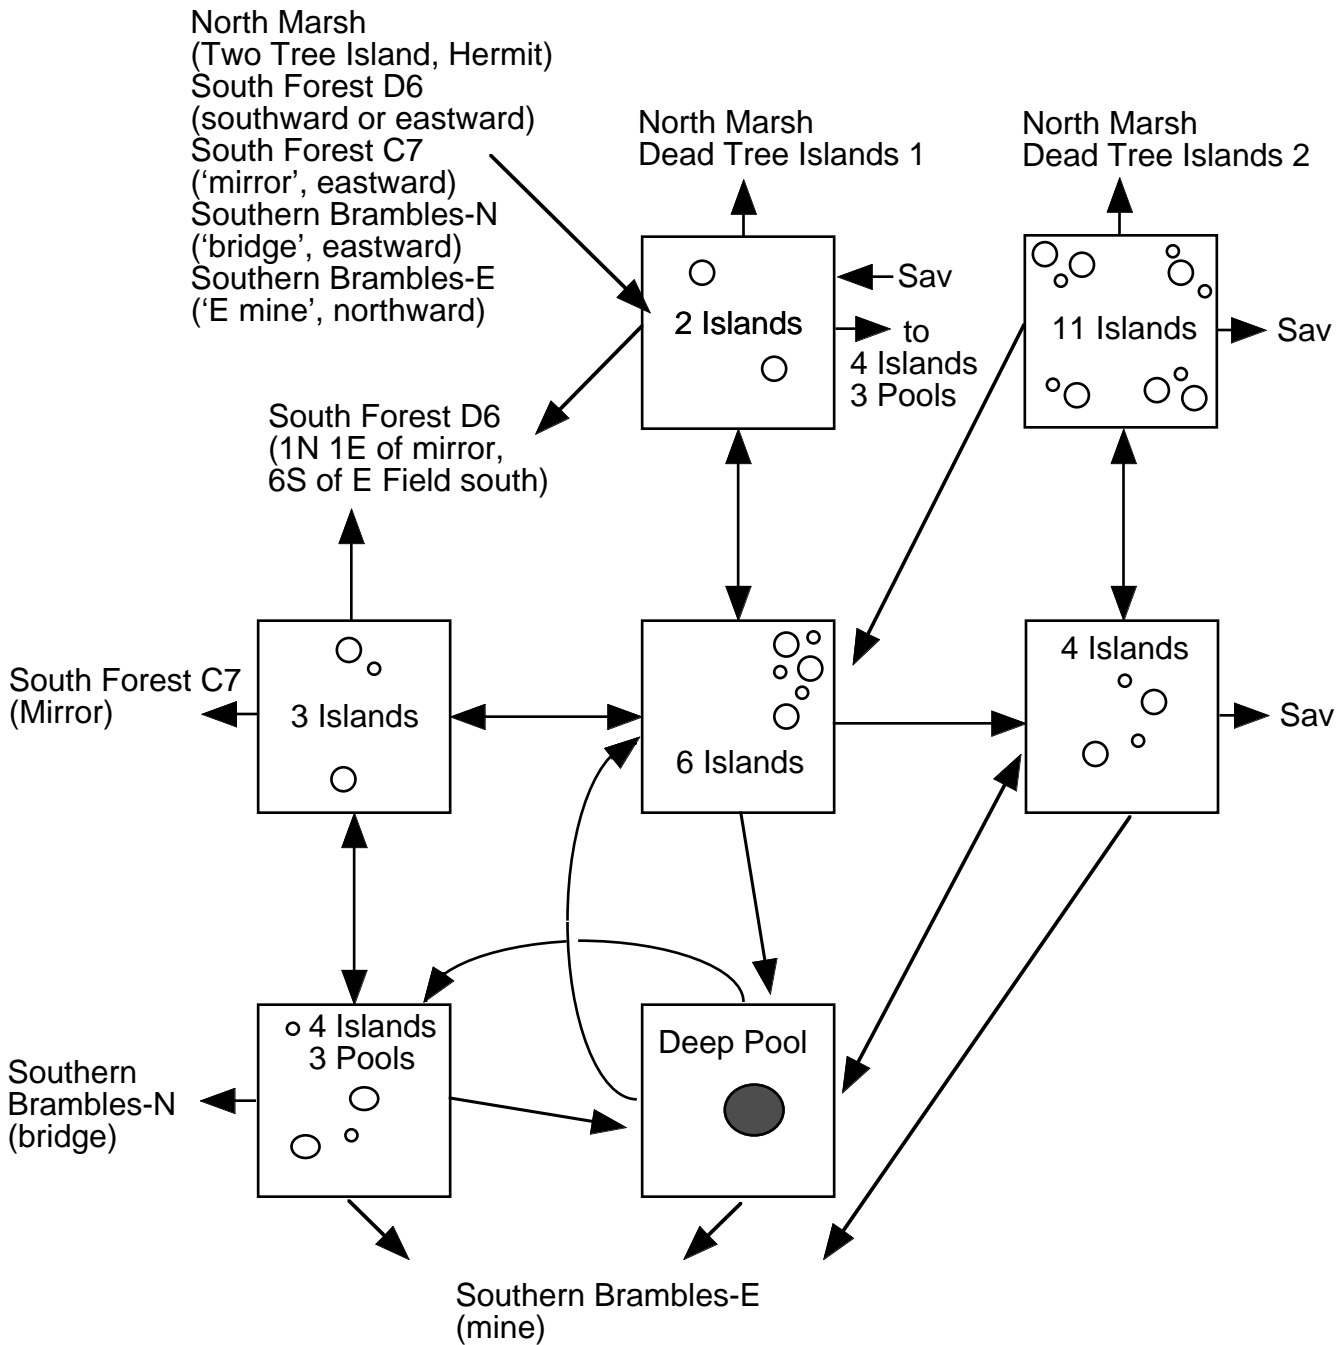

# Paths of the South Marsh

by Azriel, 2/10/00

Modified from John Junkar’s map, after all paths within the south marsh were verified. All known entrances from south forest and southern brambles were added by Azriel. Only one entrance from north marsh is shown, but any entry from north to south marsh, and indeed all known entrances to the south marsh, put one in the 2-island snell.

# Navigating the North Marsh